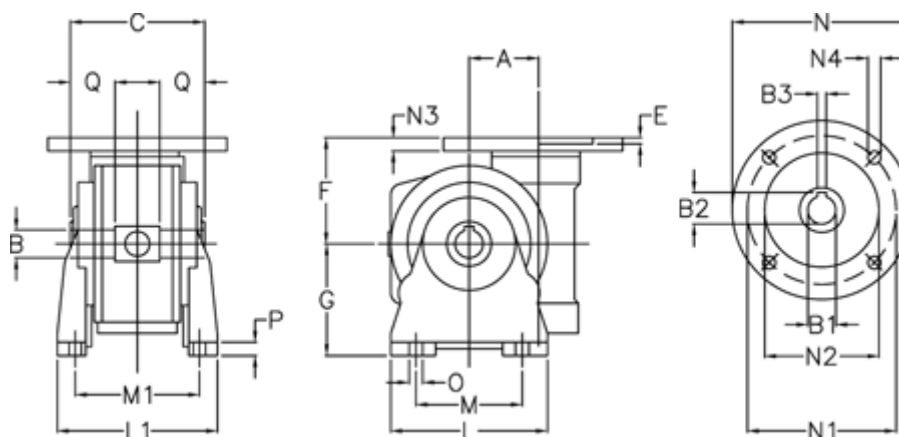

Article number: 3918049024332

Description: Worm gear with st. steel hollow shaft
VF 49 EP-V-24- 80B5

Measures

a	= 49.5	g	= 82	N3	= 10.0
B	= 25	L	= 110	N4	= 11.5
B1 E7	= 19	L1	= 124.0	O	= 8.5
B2	= 21.8	m	= 63	P	= 12
B3 H9	= 6	M1	= 98.5	Q	= 22.5
C	= 82	N	= 200		
E	= 3.0	N1	= 165		
F	= 70	N2	= 130		